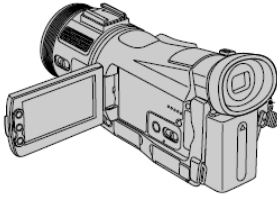

# Phoenix Camera Inventory

Soft Bag

A1 Sony Camera

Shoulder Strap

4 x Batteries (2 Sony, 2 Generic)

AC Adapter/ Charger

Mains Lead

Lens hood with lens Cover