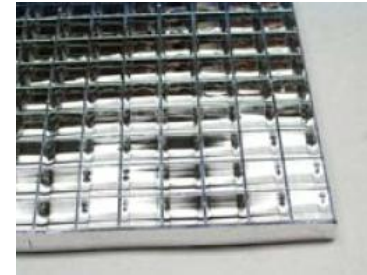

2 x Light Stand

2 x Extension Arm

2 x Egg Crate (Metal Grid)

2 x Gel Frame

2 x Instruction Manual

2 x Velbon DV 7000 Tripod + Baseplate

Lastolite Trigrip Sunlight/Silver Reflector + Bag

Shotgun Mic Inventory